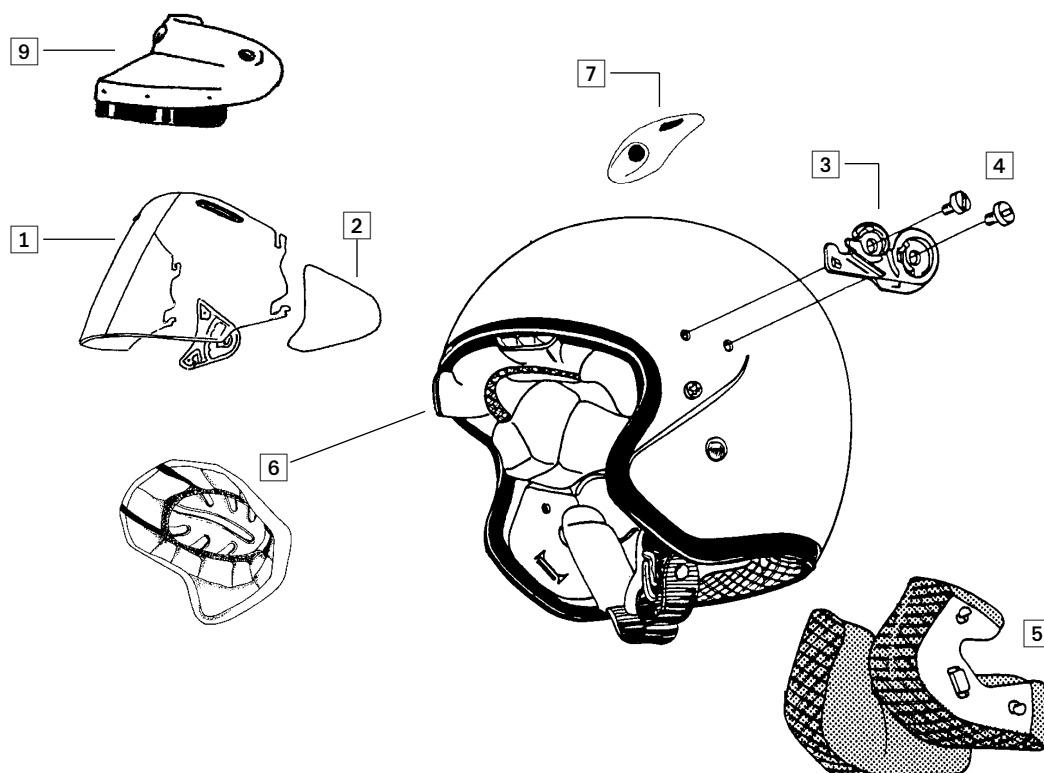

CHAPTER 2

- 1 Visor
- 2 Holderset
- 3 Baseplate
- 4 Screwset
- 5 Earcup
- 6 Interior
- 7 IC Duct 2/Formula Duct
- 9 Peak