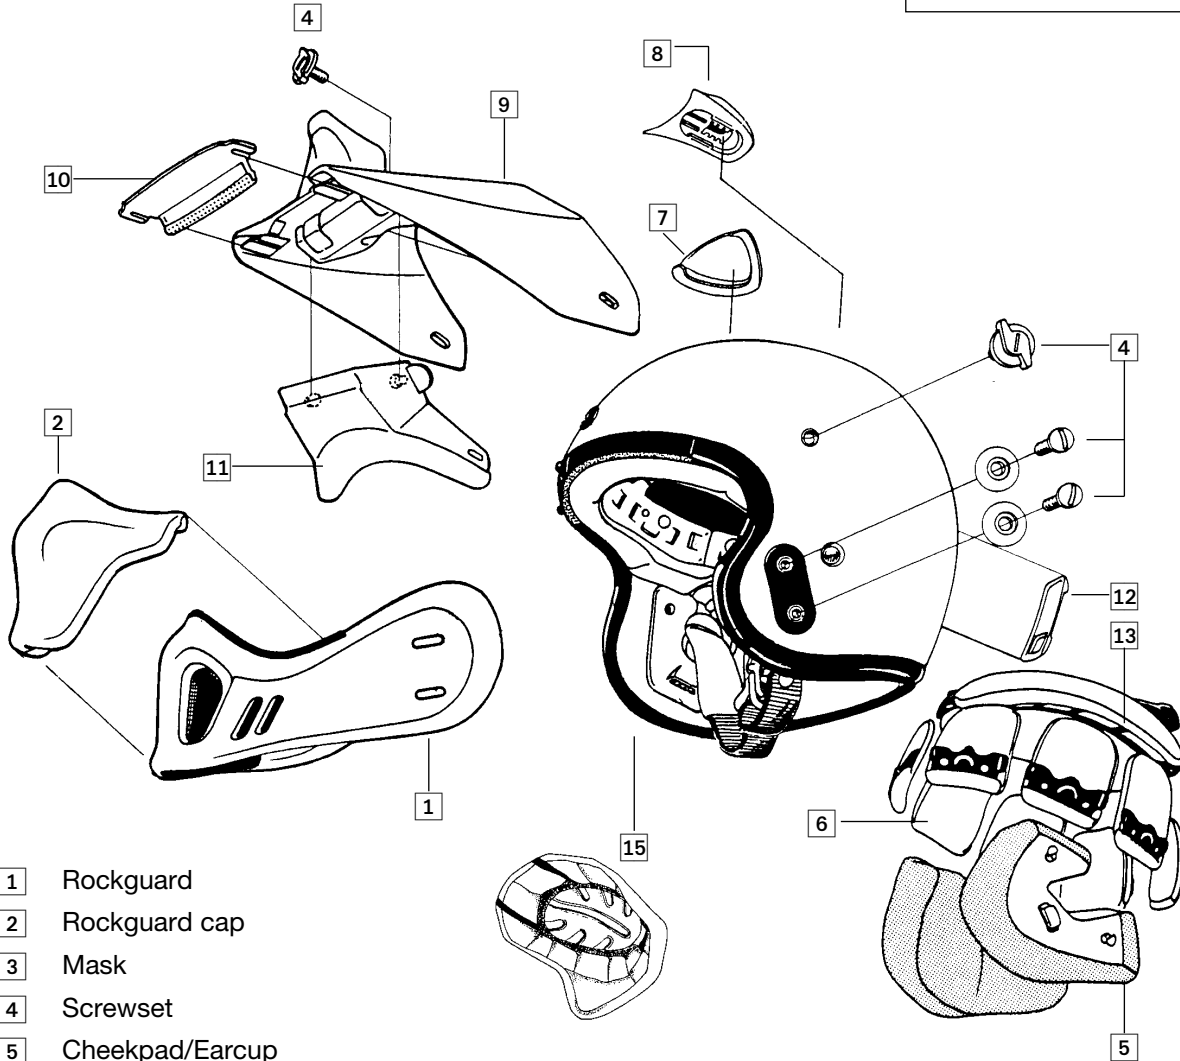

CHAPTER 3

- 1 Rockguard
- 2 Rockguard cap
- 3 Mask
- 4 Screwset
- 5 Cheekpad/Earcup
- 6 Side pad
- 7 IC Duct 2 / Formula Duct / Delta Duct / Topscoop
- 8 Twister
- 9 Peak
- 10 Ventshutter / Sundowner (Penta)
- 11 Air scoop for peak
- 12 Goggle band snap
- 13 Crown pad
- 14 Nose/breath deflector
- 15 Interior