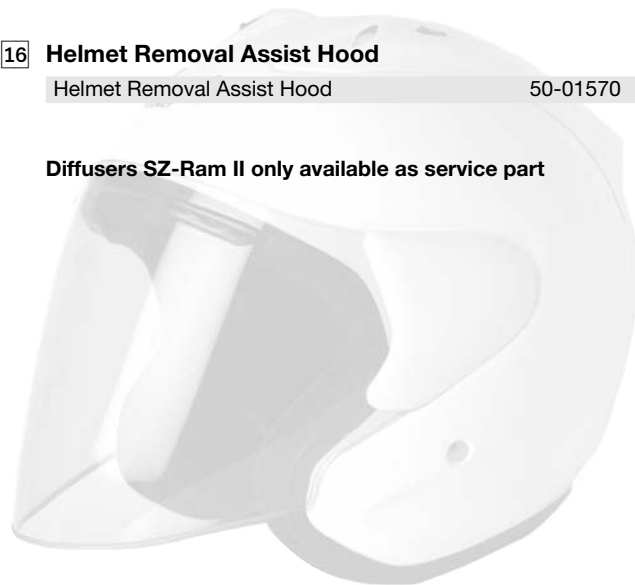

**13 Browvents**

Brow Vent Set	50-04301
---------------	----------

**16 Helmet Removal Assist Hood**

Helmet Removal Assist Hood	50-01570
----------------------------	----------

**Diffusers SZ-Ram II only available as service part**