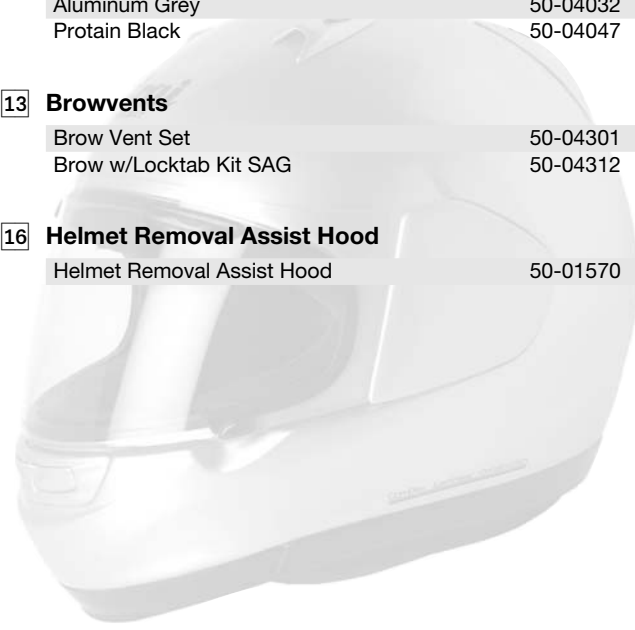

3 Baseplate Set Super AdSis G2-Type LRS

White	50-03018

4 Screw set

Clear	50-02511

5 Cheekpad GT-Type FFS-Type Standard in helmet size:

12 mm		50-02301
15 mm	xxl - xxxl	50-02302
20 mm	l - xl	50-02303
25 mm	s - m	50-02304
30 mm	xxs - xs	50-02305
35 mm		50-02306

7 Breath Deflector

Breath deflector Q/G Type	50-02357
Breath deflector large (optional)	50-02355
Anti Mist spacer FV Type (optional)	50-02358

9 IC Duct 2

Clear	50-01799
White	50-01800
Black	50-01801
Deep Red	50-01804
Deep Blue	50-01805
Silver Blue	50-01806
Bright Silver	50-01807
Protain Black	50-01809
Protain Grey	50-01810
Titanium Grey	50-01808
Sport Yellow	50-01811
Sport Blue	50-01812
Aluminum Silver	50-01815
Aluminum Grey	50-01795

9 DDL Duct 2

Clear	50-01819
White	50-01820
Black	50-01821
Deep Red	50-01824
Deep Blue	50-01825
Silver Blue	50-01826
Bright Silver	50-01827
Protain Black	50-01829
Protain Grey	50-01830
Titanium Grey	50-01828
Sport Yellow	50-01835
Sport Blue	50-01836
Aluminum Silver	50-01833
Aluminum Grey	50-01834

12 Chinvents (M2-type)

White	50-04001
Black	50-04002
Sport Yellow	50-04008
Sport Blue	50-04009
Titanium Grey	50-04010
Deep Blue	50-04011
Bright Silver	50-04015
Aluminum Silver	50-04031
Aluminum Grey	50-04032
Protain Black	50-04047

13 Browvents

Brow Vent Set	50-04301
Brow w/Locktab Kit SAG	50-04312

16 Helmet Removal Assist Hood

Helmet Removal Assist Hood	50-01570