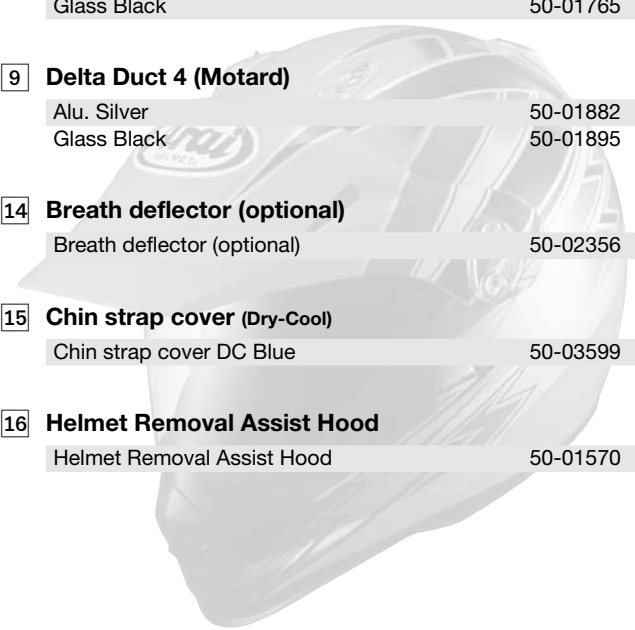

3 Peak plate TX

Clear	50-02424
White	50-02425
Alu. Silver	50-02426
Alu. Grey	50-02427
Black	50-02428
Sport Blue	50-02429
Glass Black	50-02423

4 Screwset TX

White	50-02455
Clear	50-02456

5 Cheek Pad TX/VX Standard in helmet size:

12 mm		50-02311
15 mm	xxl	50-02312
20 mm	l - xl	50-02313
25 mm	s - m	50-02314
30 mm	xs	50-02315
35 mm		50-02316

5 Cheek Pads TX-2 (Dry-Cool)

35 mm		50-03644
12 mm		50-03645
15 mm	xxl	50-03646
20 mm	l - xl	50-03647
25 mm	s - m	50-03648
30 mm	xs	50-03649

6 Interior TX/VX

	XS-S	M-L	XL-XXL
12 mm	50-02630	50-02634	50-02641
10 mm	50-02631	50-02635	50-02638
7 mm	50-02632	50-02636	50-02639
5 mm	50-02633	50-02637	50-02640

6 Interior TX-2 (Dry-Cool)

	XS-S	M-L	XL-XXL
12 mm	50-03840	50-03844	50-03838
10 mm	50-03841	50-03845	50-03848
7 mm	50-03842	50-03846	50-03849
5 mm	50-03843	50-03847	50-03839

9 IC duct

Clear	50-02959
White	50-02960
Black	50-02961
Sport Blue	50-02933
Alu. Silver	50-01841
Alu. Grey	50-01842
Glass Black	50-01853

9 DDL Duct-2

Clear	50-01819
White	50-01820
Black	50-01821
Sport Blue	50-01836
Alu. Silver	50-01833
Alu. Grey	50-01834
Glass Black	50-01765

9 Delta Duct 4 (Motard)

Alu. Silver	50-01882
Glass Black	50-01895

14 Breath deflector (optional)

Breath deflector (optional)	50-02356

15 Chin strap cover (Dry-Cool)

Chin strap cover DC Blue	50-03599

16 Helmet Removal Assist Hood

Helmet Removal Assist Hood	50-01570